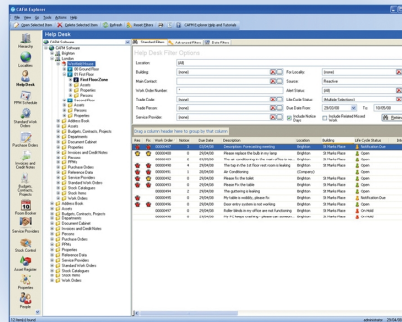

Email Services

INCLUDED: Auto emails to update the status of work orders room bookings etc and improve your service levels.

Location Navigation

INCLUDED: At the heart of all the Apps this natural facility hierarchy allows you to easily drill down from site to building to floor and room.

Help Desk

INCLUDED: This provides rapid call logging so you need less resources and with traffic light alerts and tight contractor management, it will enhance your productivity.

Asset Tracking

INCLUDED: Create an asset register with tight integration to all the other Apps. Assets can be grouped by type, have sub components and their stock controlled.

Health & Safety

INCLUDED: Essential tool to comply with the latest legislation with auto alerts for hazardous material and many risk management controls.

PPM

INCLUDED: An easy maintenance planner with on screen interactive gantt charts and automated work orders.

Room Booking

INCLUDED: An easy on screen calendar with a booking wizard this App can books assets and catering all of which are nicely integrated with the help desk.

Cost Control

INCLUDED: Take your budgets and let this App track the costs and report back to budget, all with built in purchase ordering and invoice line item matching.